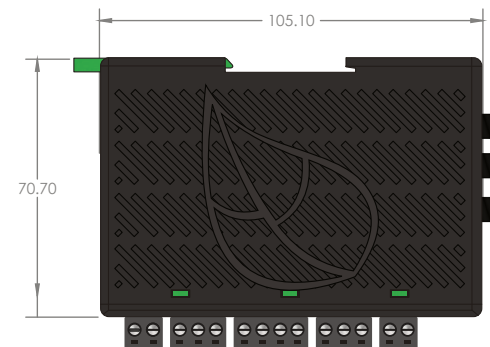

## CCA Kits

Data logger/gateway, Tigo Access Point (TAP), power supply, and outdoor enclosure options

The Cloud Connect Advanced (CCA) is a compact, powerful data logging and communications gateway that powers the monitoring and safety capabilities of Tigo TS4 module level power electronics (MLPE). CCA Kit options provide all the components needed for communicating between inverters, TAPs, TS4s, and the Tigo Energy Intelligence platform.

### CCA

- Collects data from up to 900 TS4s via up to seven TAPs
- Connects to wired and wireless networks
- Includes a multifunction LED status indicator
- Configured and commissioned with the Tigo Energy Intelligence (EI) app
- Monitors 3rd-party devices via Modbus

### TAP

- Collects data from up to 300 TS4s
- Wireless mesh communication
- Scalable architecture
- Mounts easily on module frames without tools

## Specifications

CCA	
Operating temperature range	-20 – 85°C (-4 – 185°F)
Maximum altitude	3000m (9840ft)
Cooling	Natural convection
Input voltage	10 – 25V <sub>DC</sub>
Power consumption (up to 7 TAPs)	3 – 15W
Dimensions (W/D/H)	31 x 115.5 x 71.5mm (1.2 x 4.5 x 2.8in)
Weight	126g (.28lbs)
TAP	
Operating temperature range	-20 – 85°C (-4 – 185°F)
Environmental rating	IP68/NEMA 4X
Power Supplies/Outdoor Enclosure	
Operating temperature range	-20 – 70°C (-4 – 185°F)
Input voltage	50/60Hz, 100 – 240V <sub>DC</sub>
Dimensions (W/D/H)	203 x 115 x 278.4mm (8 x 4.5 x 11in)
Weight (w/CCA and power supply)	1.1kg (2.4lbs)
Environmental rating	IP67/NEMA 4X