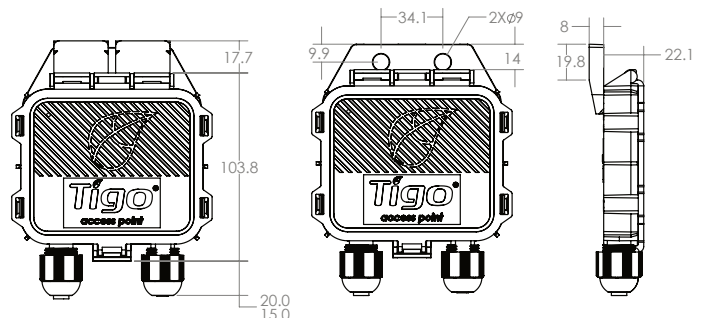

## CCA Kits

Data logger/gateway, Tigo Access Point (TAP), power supply, and outdoor enclosure options

The Cloud Connect Advanced (CCA) is a compact, powerful data logging and communications gateway that powers the monitoring and safety capabilities of Tigo TS4 module level power electronics (MLPE). CCA Kit options provide all the components needed for communicating between inverters, TAPs, TS4s, and the Tigo Energy Intelligence platform.

### CCA

- Collects data from up to 900 TS4s via up to seven TAPs
- Connects to wired and wireless networks
- Includes a multifunction LED status indicator
- Configured and commissioned with the Tigo Energy Intelligence (EI) app
- Monitors 3rd-party devices via Modbus

### TAP

- Collects data from up to 300 TS4s
- Wireless mesh communication
- Scalable architecture
- Mounts easily on module frames without tools

## Specifications

CCA	
Operating temperature range	-20 – 85°C (-4 – 185°F)
Maximum altitude	3000m (9840ft)
Cooling	Natural convection
Input voltage	10 – 25V <sub>DC</sub>
Power consumption (up to 7 TAPs)	3 – 15W
Dimensions (W/D/H)	31 x 115.5 x 71.5mm (1.2 x 4.5 x 2.8in)
Weight	126g (.28lbs)
TAP	
Operating temperature range	-20 – 85°C (-4 – 185°F)
Environmental rating	IP68/NEMA 4X
Power Supplies/Outdoor Enclosure	
Operating temperature range	-20 – 70°C (-4 – 185°F)
Input voltage	50/60Hz, 100 – 240V <sub>DC</sub>
Dimensions (W/D/H)	203 x 115 x 278.4mm (8 x 4.5 x 11in)
Weight (w/CCA and power supply)	1.1kg (2.4lbs)
Environmental rating	IP67/NEMA 4X