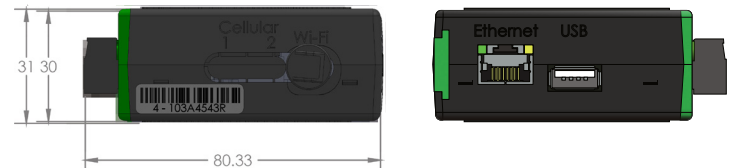

## CCA Kits

Data logger/gateway, Tigo Access Point (TAP), power supply, and outdoor enclosure options

The Cloud Connect Advanced (CCA) is a compact, powerful data logging and communications gateway that powers the monitoring and safety capabilities of Tigo TS4 module level power electronics (MLPE). CCA Kit options provide all the components needed for communicating between inverters, TAPs, TS4s, and the Tigo Energy Intelligence platform.

### CCA

- Collects data from up to 900 TS4s via up to seven TAPs
- Connects to wired and wireless networks
- Includes a multifunction LED status indicator
- Configured and commissioned with the Tigo Energy Intelligence (EI) app
- Monitors 3rd-party devices via Modbus

### TAP

- Collects data from up to 300 TS4s
- Wireless mesh communication
- Scalable architecture
- Mounts easily on module frames without tools

## Specifications

CCA	
Operating temperature range	-20 – 85°C (-4 – 185°F)
Maximum altitude	3000m (9840ft)
Cooling	Natural convection
Input voltage	10 – 25V <sub>DC</sub>
Power consumption (up to 7 TAPs)	3 – 15W
Dimensions (W/D/H)	31 x 115.5 x 71.5mm (1.2 x 4.5 x 2.8in)
Weight	126g (.28lbs)
TAP	
Operating temperature range	-20 – 85°C (-4 – 185°F)
Environmental rating	IP68/NEMA 4X
Power Supplies/Outdoor Enclosure	
Operating temperature range	-20 – 70°C (-4 – 185°F)
Input voltage	50/60Hz, 100 – 240V <sub>DC</sub>
Dimensions (W/D/H)	203 x 115 x 278.4mm (8 x 4.5 x 11in)
Weight (w/CCA and power supply)	1.1kg (2.4lbs)
Environmental rating	IP67/NEMA 4X