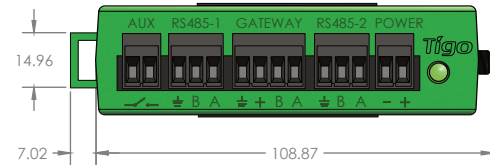

## CCA Kits

Data logger/gateway, Tigo Access Point (TAP), power supply, and outdoor enclosure options

The Cloud Connect Advanced (CCA) is a compact, powerful data logging and communications gateway that powers the monitoring and safety capabilities of Tigo TS4 module level power electronics (MLPE). CCA Kit options provide all the components needed for communicating between inverters, TAPs, TS4s, and the Tigo Energy Intelligence platform.

### CCA

- Collects data from up to 900 TS4s via up to seven TAPs
- Connects to wired and wireless networks
- Includes a multifunction LED status indicator
- Configured and commissioned with the Tigo Energy Intelligence (EI) app
- Monitors 3rd-party devices via Modbus

### TAP

- Collects data from up to 300 TS4s
- Wireless mesh communication
- Scalable architecture
- Mounts easily on module frames without tools

## Specifications

CCA	
Operating temperature range	-20 – 85°C (-4 – 185°F)
Maximum altitude	3000m (9840ft)
Cooling	Natural convection
Input voltage	10 – 25V <sub>DC</sub>
Power consumption (up to 7 TAPs)	3 – 15W
Dimensions (W/D/H)	31 x 115.5 x 71.5mm (1.2 x 4.5 x 2.8in)
Weight	126g (.28lbs)
TAP	
Operating temperature range	-20 – 85°C (-4 – 185°F)
Environmental rating	IP68/NEMA 4X
Power Supplies/Outdoor Enclosure	
Operating temperature range	-20 – 70°C (-4 – 185°F)
Input voltage	50/60Hz, 100 – 240V <sub>DC</sub>
Dimensions (W/D/H)	203 x 115 x 278.4mm (8 x 4.5 x 11in)
Weight (w/CCA and power supply)	1.1kg (2.4lbs)
Environmental rating	IP67/NEMA 4X